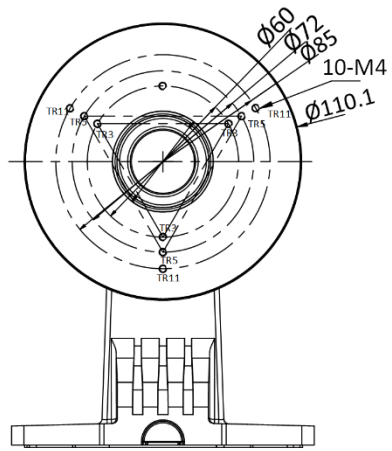

### Specification

Model	DS-1272ZJ-110-TRS
Weight	605g
Appearance	Hikvision White
Material	Aluminum Alloy and Steel
Dimension	122 × 120 × 169mm
Description	Wall Mounting Bracket for Dome Camera

### Available Model

DS-1272ZJ-110-TRS

Dimension

Unit: mm