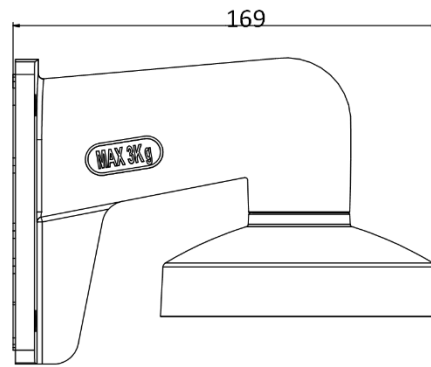

## Wall Mount

### Key Feature

- Wall Mount
- Aluminum Alloy and Steel
- Hikvision White

### Specification

Model	DS-1272ZJ-110-TRS
Weight	605g
Appearance	Hikvision White
Material	Aluminum Alloy and Steel
Dimension	122 × 120 × 169mm
Description	Wall Mounting Bracket for Dome Camera

### Available Model

DS-1272ZJ-110-TRS

Dimension

Unit: mm