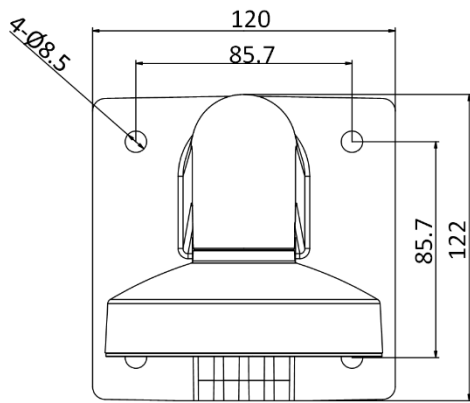

### Specification

Model	DS-1272ZJ-110-TRS
Weight	605g
Appearance	Hikvision White
Material	Aluminum Alloy and Steel
Dimension	122 × 120 × 169mm
Description	Wall Mounting Bracket for Dome Camera

### Available Model

DS-1272ZJ-110-TRS

Dimension

Unit: mm